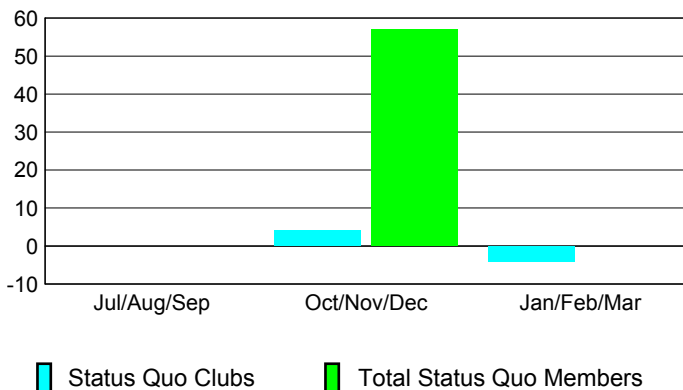

### Clubs 2007-2008

Month	New Club Goal	Actual New Clubs	Actual Dropped Clubs	Gain/Loss of Clubs	Gain/Loss of Clubs
Jul/Aug/Sep	2	0	0	0	0
Oct/Nov/Dec	1	0	0	0	-7
Jan/Feb/Mar	1	0	0	0	-1
<b>Totals</b>	<b>4</b>	<b>0</b>	<b>0</b>	<b>0</b>	<b>-8</b>

### Club Results 2008-2009

Goal, New, Dropped, Gain/Loss

### Comparison of Club Gain/Loss

Current Year Compared to the Previous Year

### YTD Status Quo Clubs 2008-2009

Status Quo Clubs Compared to Status Quo Members