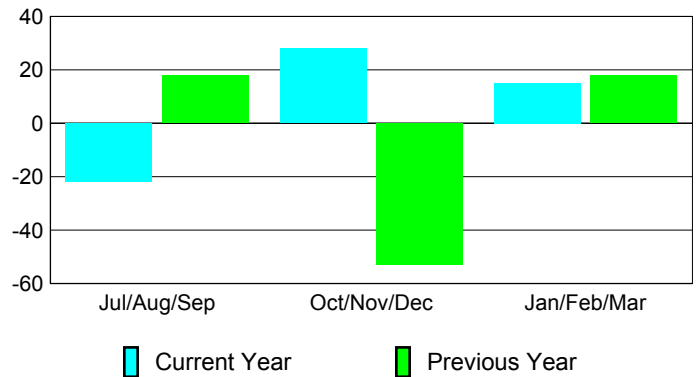

Comparison of Membership Gain/Loss

Current Year Compared to the Previous Year