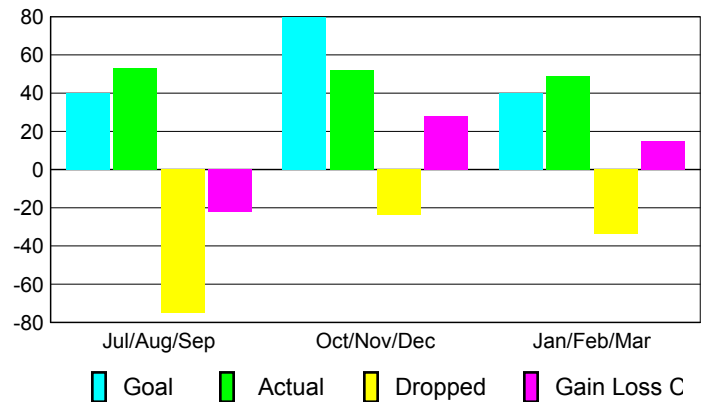

Membership Results 2008-2009

Goal, New, Dropped, Gain/Loss