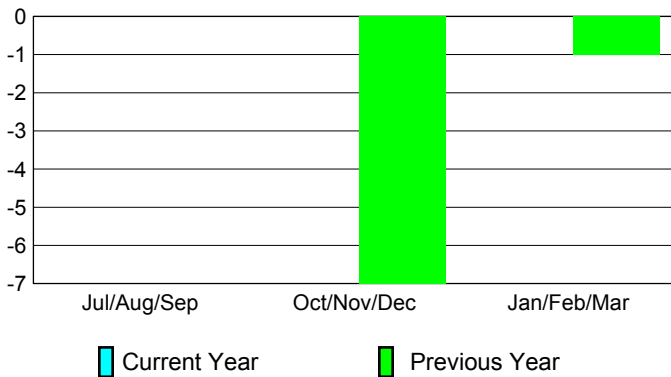

Comparison of Club Gain/Loss

Current Year Compared to the Previous Year