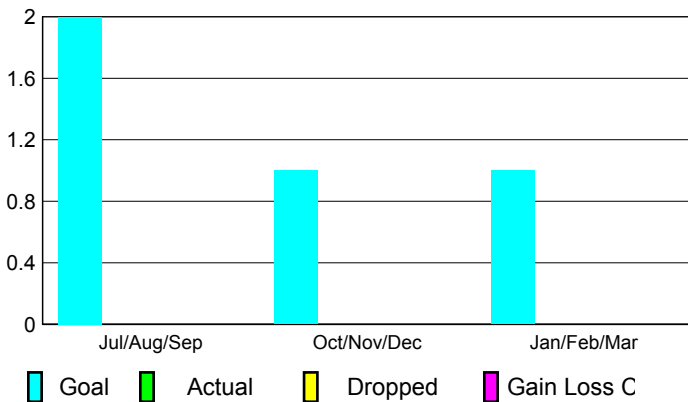

2008-2009 GMT Quarterly Report for District (or Undistricted) District 324D4

GMT: Adv K G RAMA KRISHNA MUR

Location: INDIA

GMT CA: 6

CLUBS

Club Results 2008-2009

Clubs 2007-2008

Month	New Club Goal	Actual New Clubs	Actual Dropped Clubs	Gain/Loss of Clubs	Gain/Loss of Clubs
Jul/Aug/Sep	2	0	0	0	0
Oct/Nov/Dec	1	0	0	0	-7
Jan/Feb/Mar	1	0	0	0	-1
Totals	4	0	0	0	-8

Club Results 2008-2009

Goal, New, Dropped, Gain/Loss